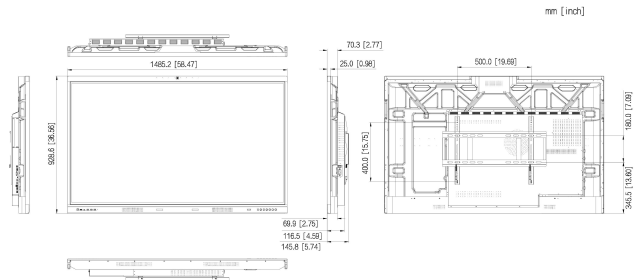

### General

Power Supply	100–240V AC, 50/60 Hz
Power Consumption	≤250 W
Operating Temperature	0 °C to +55 °C (+32 °F to +131 °F)

Storage Temperature	-10 °C to +55 °C (+14 °F to +131 °F)
Operating Humidity	20%–80% (RH)
Storage Humidity	20%–90% (RH)
Product Material	Metal
Protective Glass	4.0 mm anti-glare tempered glass
Casing Color (Frame/Rear)	Black
Product Dimensions	1,485.2 mm × 928.6 mm × 116.5 mm (58.47" × 36.56" × 4.59")
Frame Size	U: 61.5 mm, L/R: 17.6 mm, D: 28.3 mm (U: 2.42", L/R: 0.69", D: 1.11")
Packaging Dimensions	1,580 mm × 200 mm × 1,030 mm (62.20" × 7.87" × 40.55")
Net Weight	37 kg (81.57 lb)
Gross Weight	45.5 kg (100.31 lb)
Holes Distance	500 mm × 400 mm (19.69" × 15.75")
Installation	Wall mount or mobile bracket
Standby Power Consumption	≤0.5 W
Packing List	Smart interactive whiteboard × 1 Stylus pen × 2 Power cable × 1 Quick start guide × 1 Wall mount bracket × 1 Pack of wall mount screws × 1 Antenna × 4

Dimensions (mm[inch])

Panels

Ordering Information

Type	Model	Description
Smart interactive whiteboard	DHI-LPH65-SC420-L	Dahua 65 inch Smart interactive whiteboard

Installation