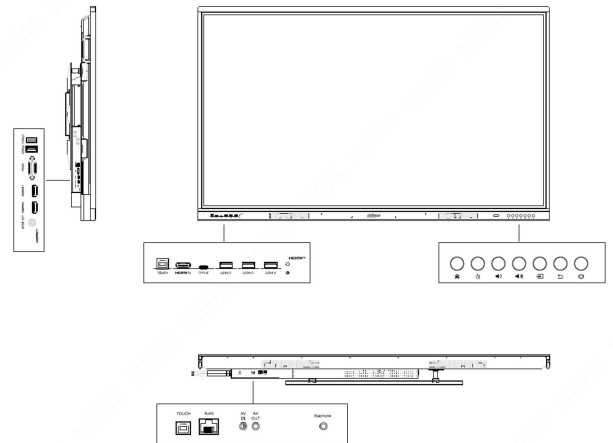

### General

Power Supply	100–240V AC, 50/60 Hz
Power Consumption	≤250 W
Operating Temperature	0 °C to +55 °C (+32 °F to +131 °F)

Storage Temperature	-10 °C to +55 °C (+14 °F to +131 °F)
Operating Humidity	20%–80% (RH)
Storage Humidity	20%–90% (RH)
Product Material	Metal
Protective Glass	4.0 mm anti-glare tempered glass
Casing Color (Frame/Rear)	Black
Product Dimensions	1,485.2 mm × 928.6 mm × 116.5 mm (58.47" × 36.56" × 4.59")
Frame Size	U: 61.5 mm, L/R: 17.6 mm, D: 28.3 mm (U: 2.42", L/R: 0.69", D: 1.11")
Packaging Dimensions	1,580 mm × 200 mm × 1,030 mm (62.20" × 7.87" × 40.55")
Net Weight	37 kg (81.57 lb)
Gross Weight	45.5 kg (100.31 lb)
Holes Distance	500 mm × 400 mm (19.69" × 15.75")
Installation	Wall mount or mobile bracket
Standby Power Consumption	≤0.5 W
Packing List	Smart interactive whiteboard × 1 Stylus pen × 2 Power cable × 1 Quick start guide × 1 Wall mount bracket × 1 Pack of wall mount screws × 1 Antenna × 4

Dimensions (mm[inch])

Panels

Ordering Information

Type	Model	Description
Smart interactive whiteboard	DHI-LPH65-SC420-L	Dahua 65 inch Smart interactive whiteboard

Installation