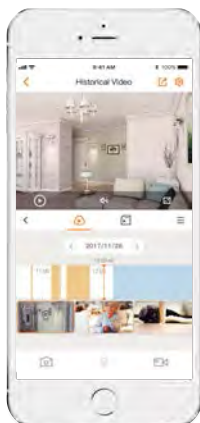

4K UHD Video

Picture-perfect detail and color

AI Smart Detection

Quickly find human/vehicle/animal targets in you home

Smart Color Night Vision

Support four-mode night vision for clear-as day clarity even in pitch dark

Supports Cloud Storage or Micro SD card (up to 256GB)

Alarm Notification

Sends instant motion-activated alerts to your mobile phone

IP66

Weatherproof from dust and water

Stay close with what you care

With Cloud service, you will have access to what you care as long as Internet is available. You can record daily or motion videos on Cloud and play back anytime anywhere.

Specifications

Camera

1/2.8" 8 Megapixel Progressive CMOS

4K (3840 x 2160)

B/W Night Vision: 30m(98ft) Distance

Color Night Vision: 20m(66ft) Distance

2.8mm/3.6mm Fixed Lens

Field of View: 2.8mm: 107° (H), 56° (V), 127° (D)

3.6mm: 84° (H), 47° (V), 97° (D)

Video & Audio

Video Compression : H.265/H.264

Up to 4K@15fps Frame Rate

16x Digital Zoom

Built-in Mic & Speaker, 110dB Siren

Built-in 600 Lumens Spotlight

Network